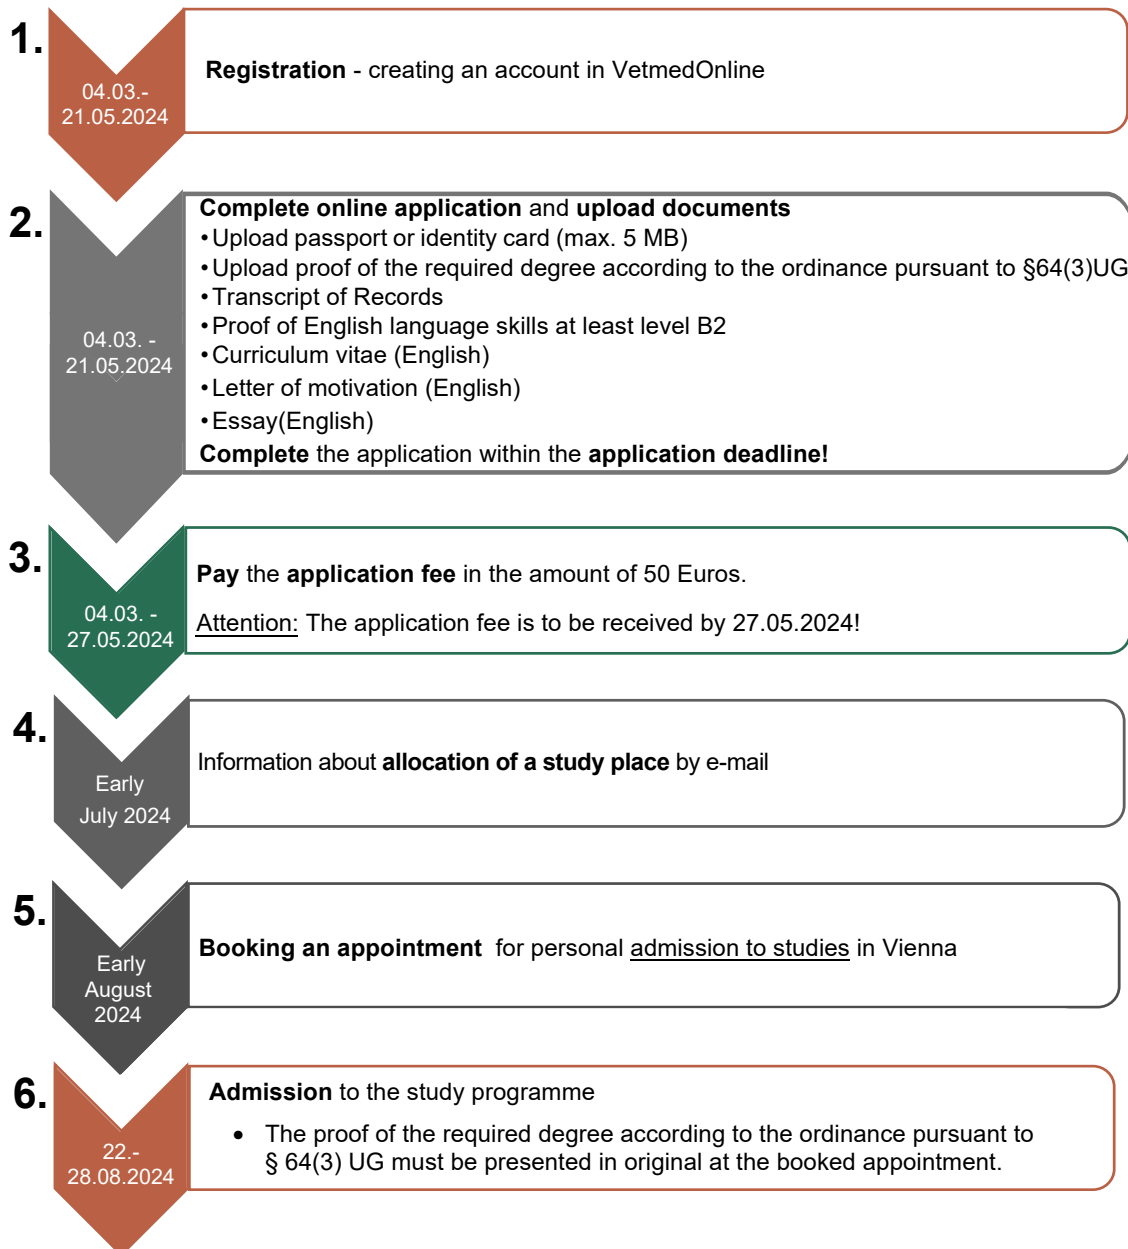

The way to admission Master's Programme Precision Animal Health

Subject to change without notice

Attention:

Please note that your personal presence at the Vetmeduni in Vienna is required for the admission to the degree program.

It is not possible to postpone the date of admission to the degree programme!